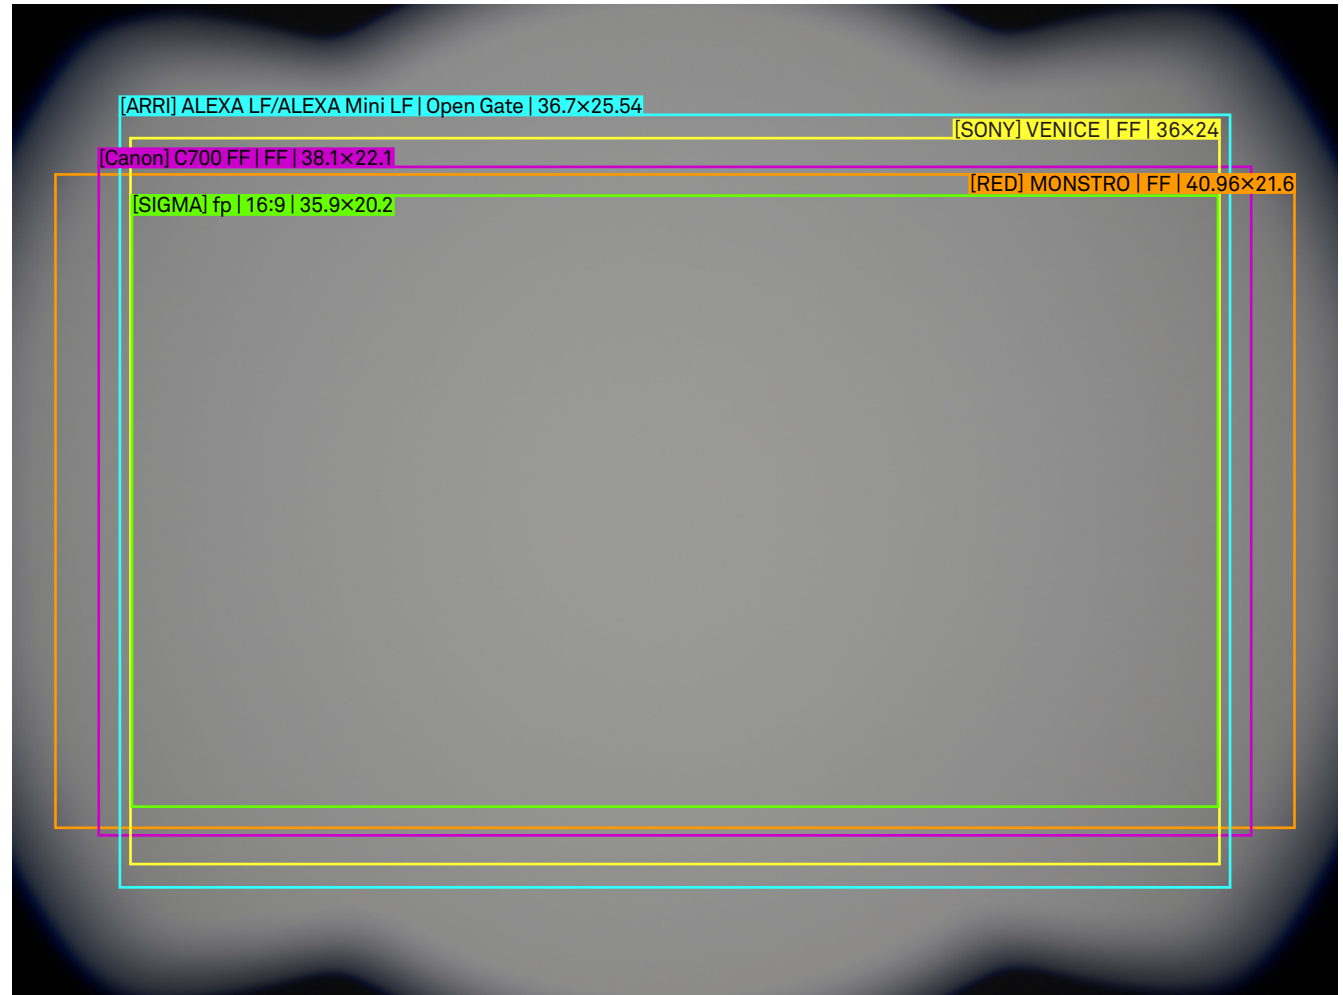

### Setting

Lens	14mm T2 FF
Focal Length	14mm
Aperture	T4
Focus Distance	Infinity

/mm  
scale 4:1

### Setting

Lens	14mm T2 FF
Focal Length	14mm
Aperture	T2
Focus Distance	M.O.D.

/mm  
scale 4:1

### Setting

Lens	14mm T2 FF
Focal Length	14mm
Aperture	T4
Focus Distance	M.O.D.

/mm  
scale 4:1