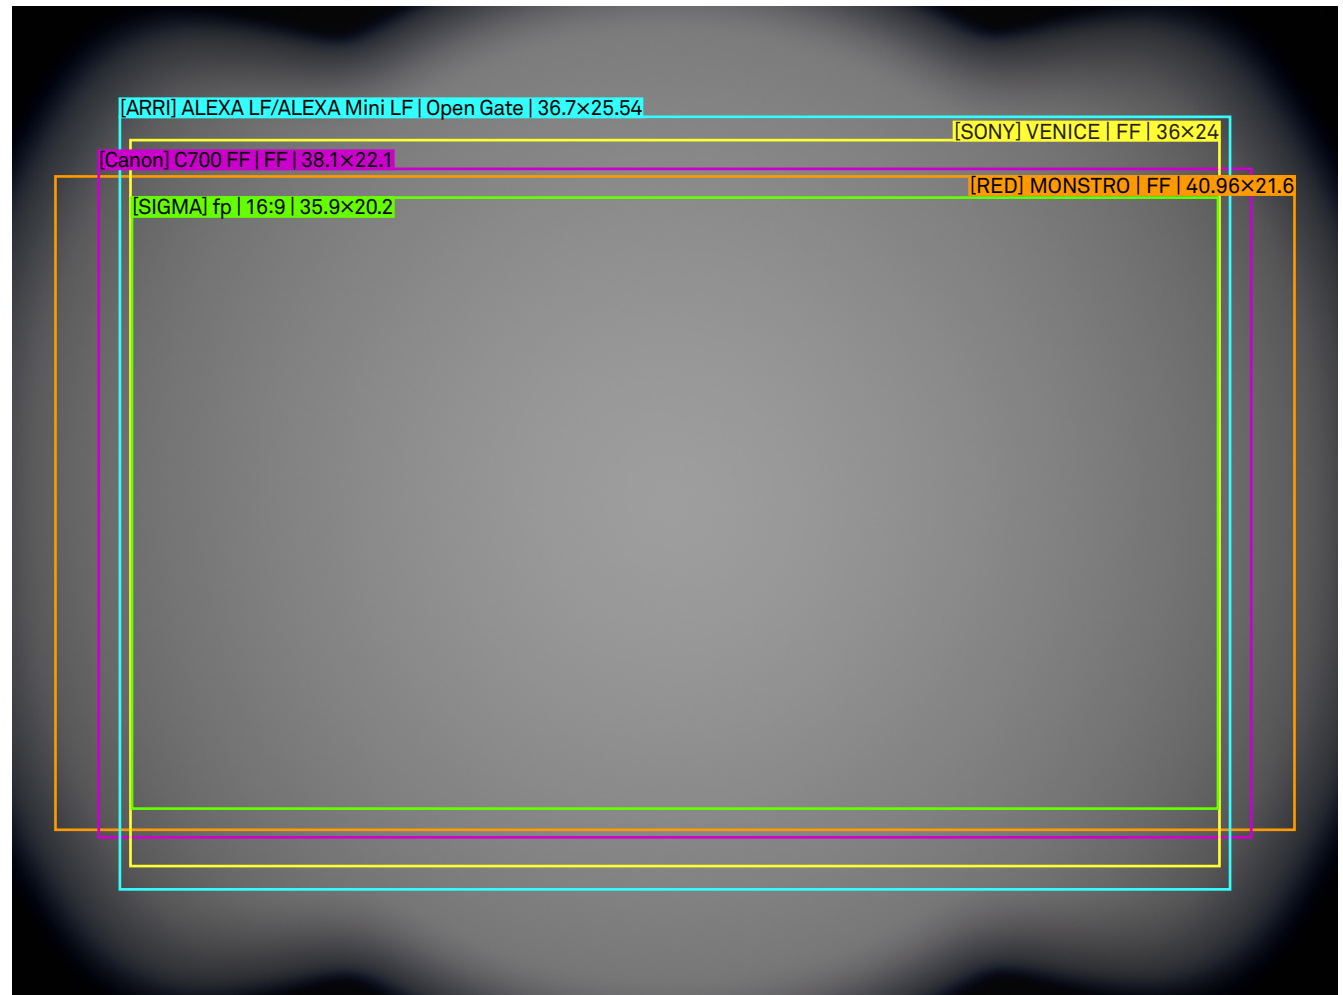

### Setting

Lens	14mm T2 FF
Focal Length	14mm
Aperture	T4
Focus Distance	Infinity

/mm  
scale 4:1

### Setting

Lens	14mm T2 FF
Focal Length	14mm
Aperture	T2
Focus Distance	M.O.D.

/mm  
scale 4:1

### Setting

Lens	14mm T2 FF
Focal Length	14mm
Aperture	T4
Focus Distance	M.O.D.

/mm  
scale 4:1