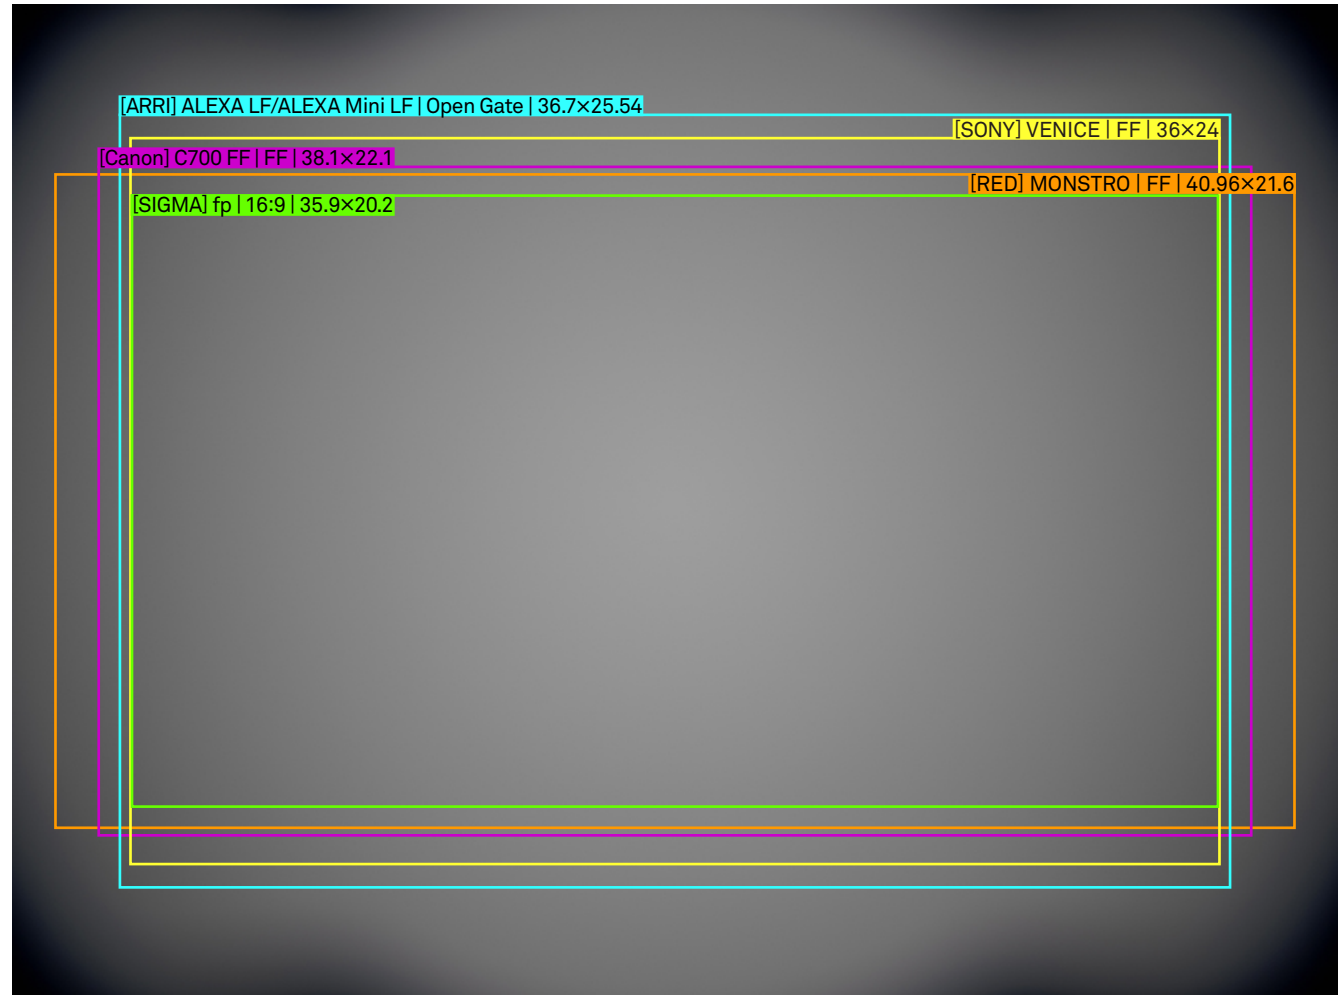

### Setting

Lens	14mm T2 FF
Focal Length	14mm
Aperture	T2
Focus Distance	Infinity

/mm  
scale 4:1

### Setting

Lens	14mm T2 FF
Focal Length	14mm
Aperture	T4
Focus Distance	Infinity

/mm  
scale 4:1

### Setting

Lens	14mm T2 FF
Focal Length	14mm
Aperture	T2
Focus Distance	M.O.D.

/mm  
scale 4:1