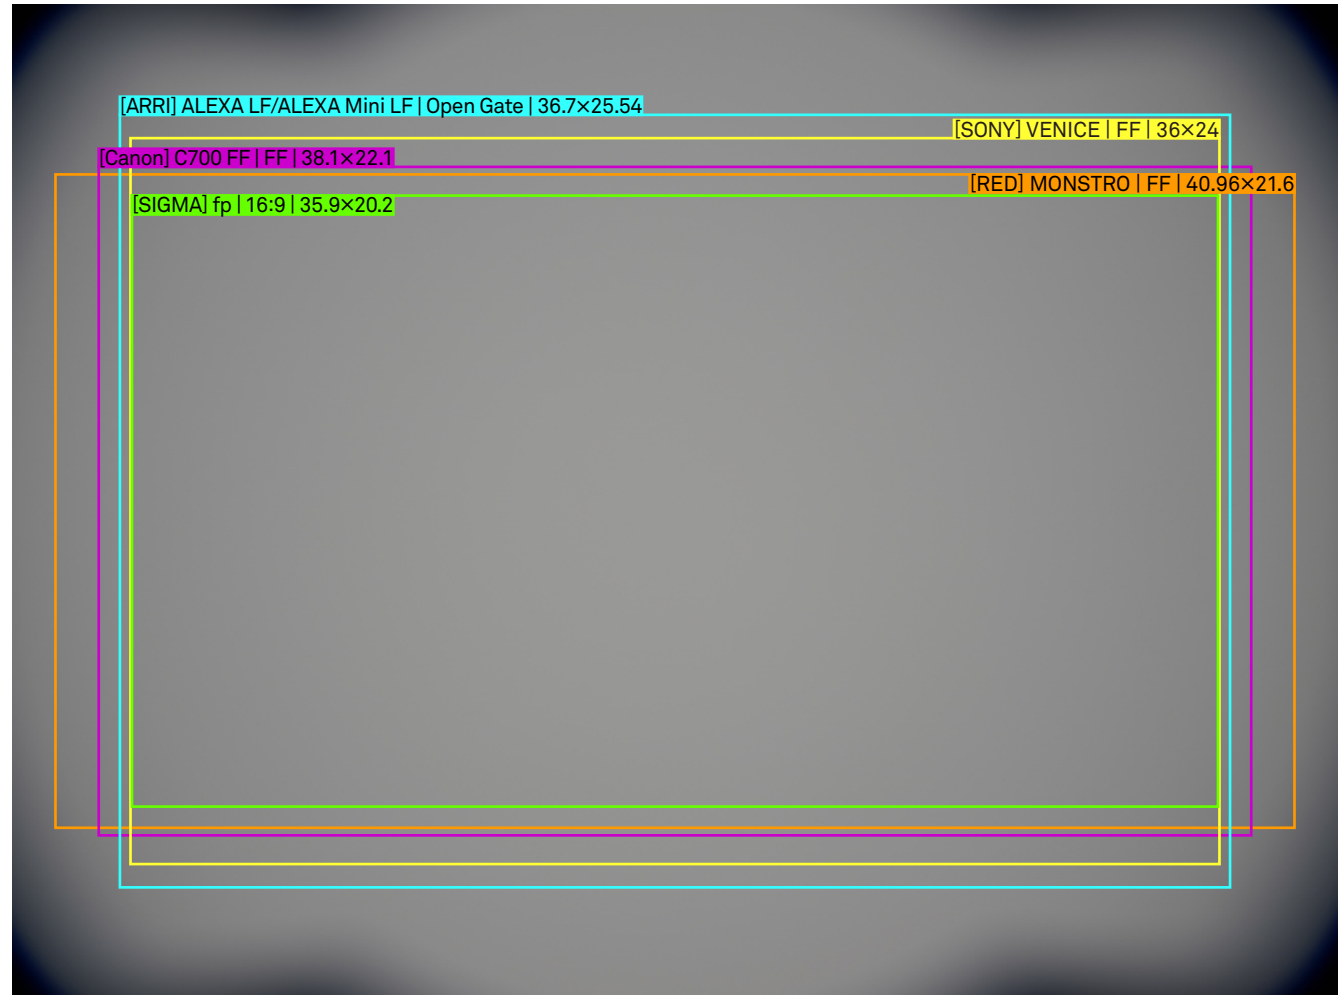

### Setting

Lens	14mm T2 FF
Focal Length	14mm
Aperture	T2
Focus Distance	Infinity

/mm  
scale 4:1

### Setting

Lens	14mm T2 FF
Focal Length	14mm
Aperture	T4
Focus Distance	Infinity

/mm  
scale 4:1

### Setting

Lens	14mm T2 FF
Focal Length	14mm
Aperture	T2
Focus Distance	M.O.D.

/mm  
scale 4:1