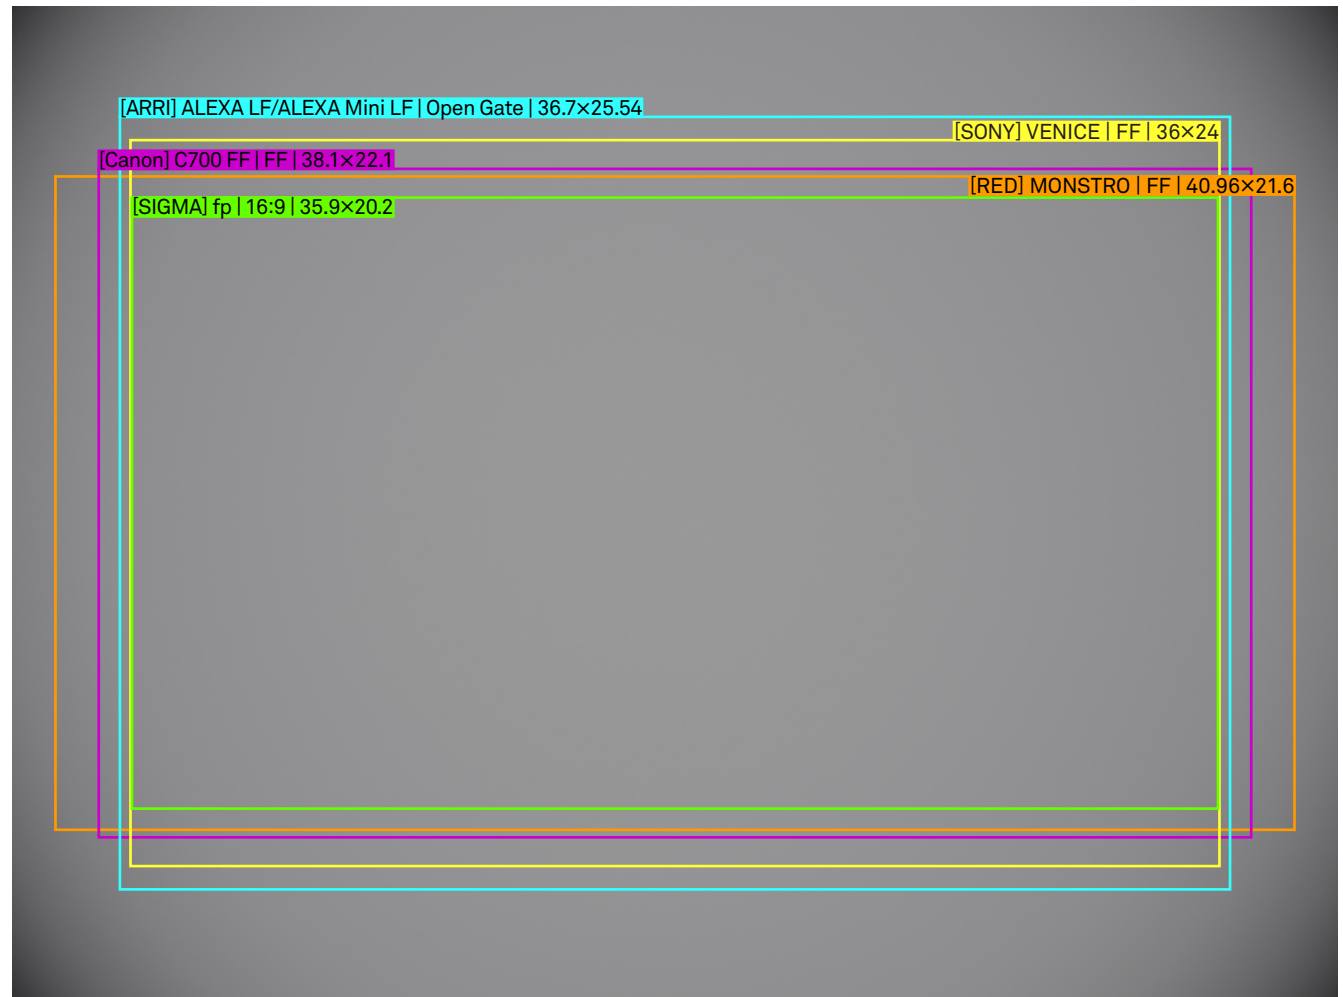

SIGMA

FF High Speed Prime 35mm T1.5 FF Illumination Guide

Setting

Lens	35mm T1.5 FF
Focal Length	35mm
Aperture	T1.5
Focus Distance	Infinity

/mm
scale 4:1

SIGMA

FF High Speed Prime 35mm T1.5 FF Illumination Guide

Setting

Lens	35mm T1.5 FF
Focal Length	35mm
Aperture	T4
Focus Distance	Infinity

/mm
scale 4:1

SIGMA

FF High Speed Prime 35mm T1.5 FF Illumination Guide

Setting

Lens	35mm T1.5 FF
Focal Length	35mm
Aperture	T1.5
Focus Distance	M.O.D.

/mm
scale 4:1

SIGMA

FF High Speed Prime 35mm T1.5 FF Illumination Guide

Setting

Lens	35mm T1.5 FF
Focal Length	35mm
Aperture	T4
Focus Distance	M.O.D.

/mm
scale 4:1