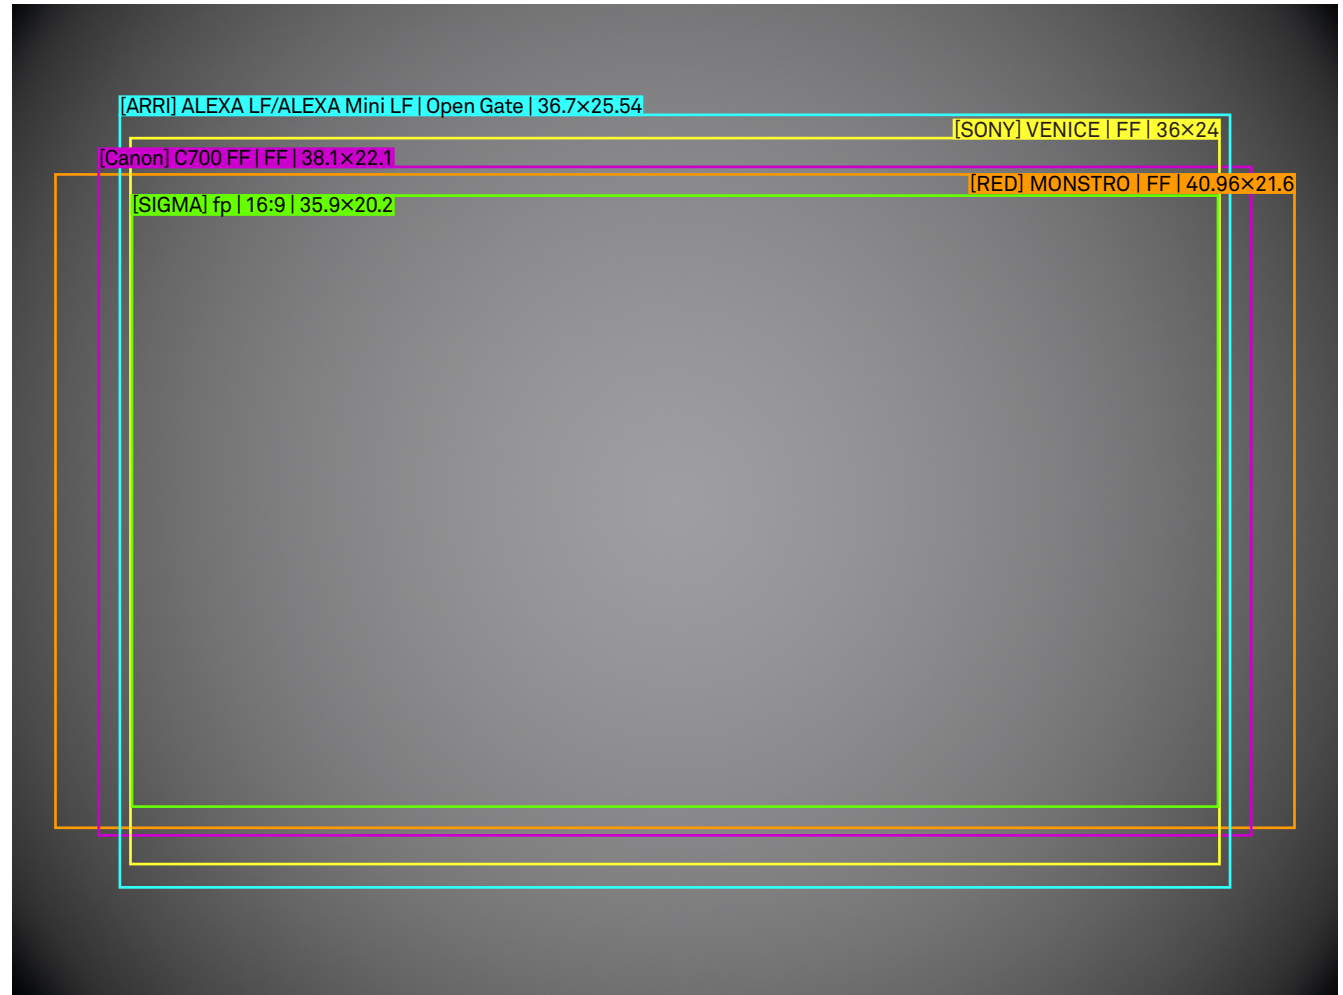

SIGMA

FF High Speed Prime 35mm T1.5 FF Illumination Guide

Setting

Lens	35mm T1.5 FF
Focal Length	35mm
Aperture	T1.5
Focus Distance	Infinity

/mm
scale 4:1

SIGMA

FF High Speed Prime 35mm T1.5 FF Illumination Guide

Setting

Lens	35mm T1.5 FF
Focal Length	35mm
Aperture	T4
Focus Distance	Infinity

/mm
scale 4:1

SIGMA

FF High Speed Prime 35mm T1.5 FF Illumination Guide

Setting

Lens	35mm T1.5 FF
Focal Length	35mm
Aperture	T1.5
Focus Distance	M.O.D.

/mm
scale 4:1

SIGMA

FF High Speed Prime 35mm T1.5 FF Illumination Guide

Setting

Lens	35mm T1.5 FF
Focal Length	35mm
Aperture	T4
Focus Distance	M.O.D.

/mm
scale 4:1