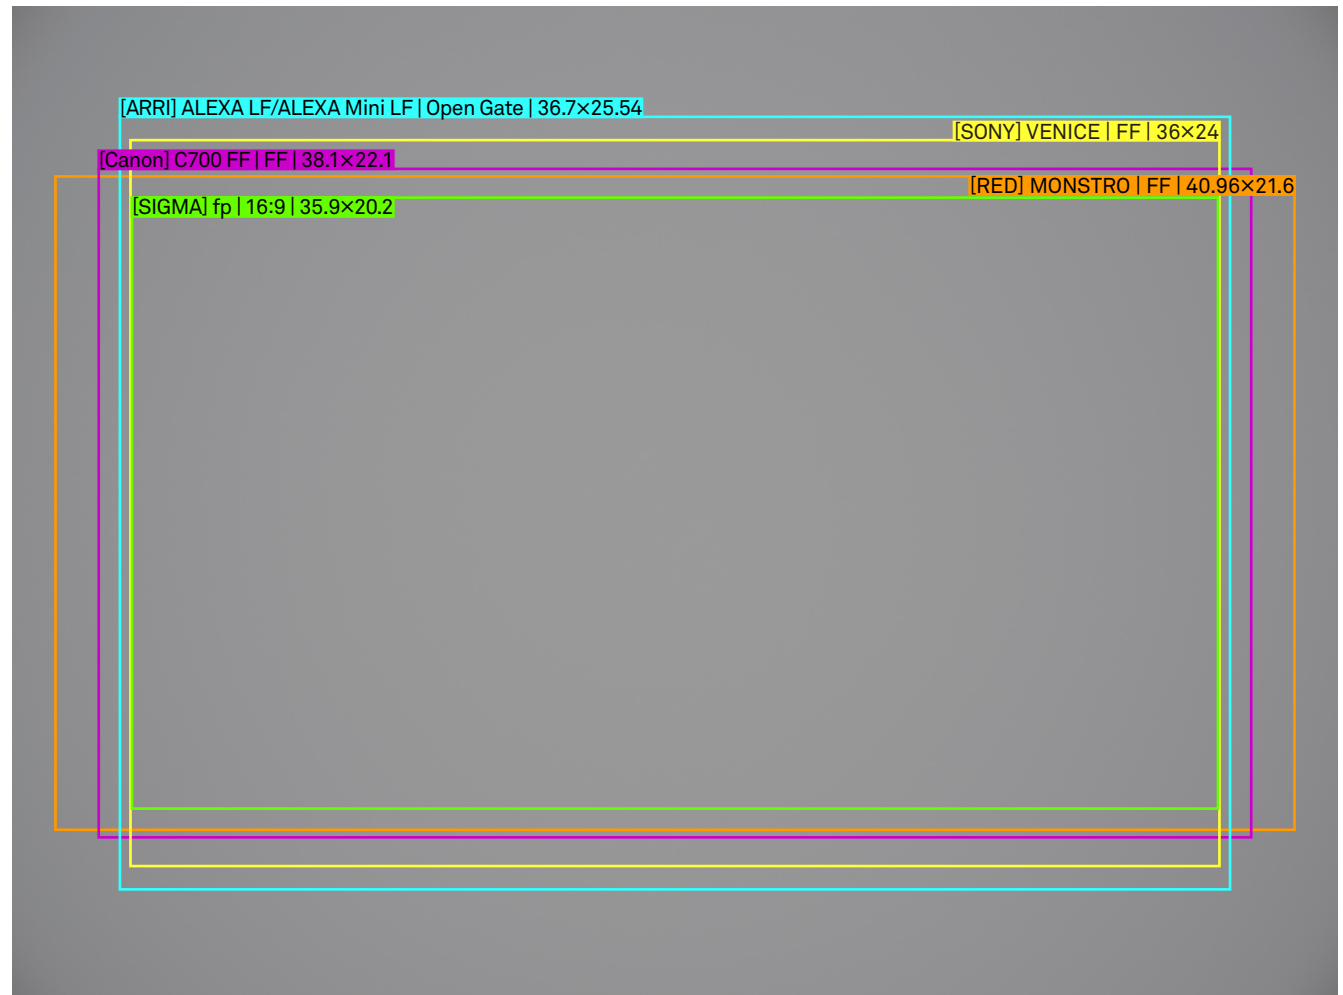

SIGMA

FF High Speed Prime 35mm T1.5 FF Illumination Guide

Setting

Lens	35mm T1.5 FF
Focal Length	35mm
Aperture	T1.5
Focus Distance	Infinity

/mm
scale 4:1

SIGMA

FF High Speed Prime 35mm T1.5 FF Illumination Guide

Setting

Lens	35mm T1.5 FF
Focal Length	35mm
Aperture	T4
Focus Distance	Infinity

/mm
scale 4:1

SIGMA

FF High Speed Prime 35mm T1.5 FF Illumination Guide

Setting

Lens	35mm T1.5 FF
Focal Length	35mm
Aperture	T1.5
Focus Distance	M.O.D.

/mm
scale 4:1

SIGMA

FF High Speed Prime 35mm T1.5 FF Illumination Guide

Setting

Lens	35mm T1.5 FF
Focal Length	35mm
Aperture	T4
Focus Distance	M.O.D.

/mm
scale 4:1