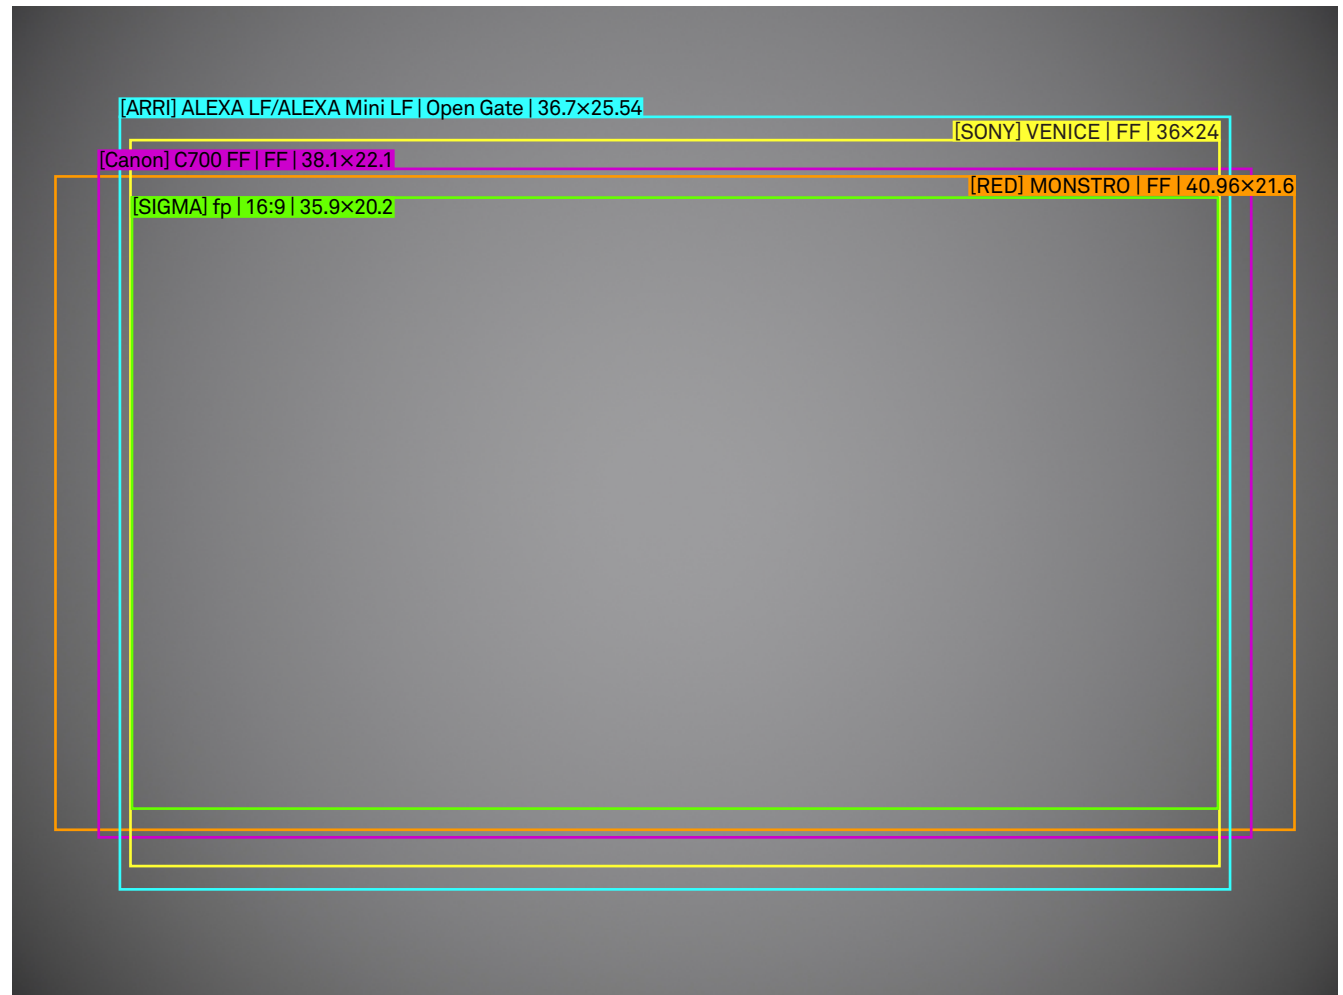

SIGMA

FF High Speed Prime 35mm T1.5 FF Illumination Guide

Setting

Lens	35mm T1.5 FF
Focal Length	35mm
Aperture	T1.5
Focus Distance	Infinity

/mm
scale 4:1

SIGMA

FF High Speed Prime 35mm T1.5 FF Illumination Guide

Setting

Lens	35mm T1.5 FF
Focal Length	35mm
Aperture	T4
Focus Distance	Infinity

/mm
scale 4:1

SIGMA

FF High Speed Prime 35mm T1.5 FF Illumination Guide

Setting

Lens	35mm T1.5 FF
Focal Length	35mm
Aperture	T1.5
Focus Distance	M.O.D.

/mm
scale 4:1

SIGMA

FF High Speed Prime 35mm T1.5 FF Illumination Guide

Setting

Lens	35mm T1.5 FF
Focal Length	35mm
Aperture	T4
Focus Distance	M.O.D.

/mm
scale 4:1