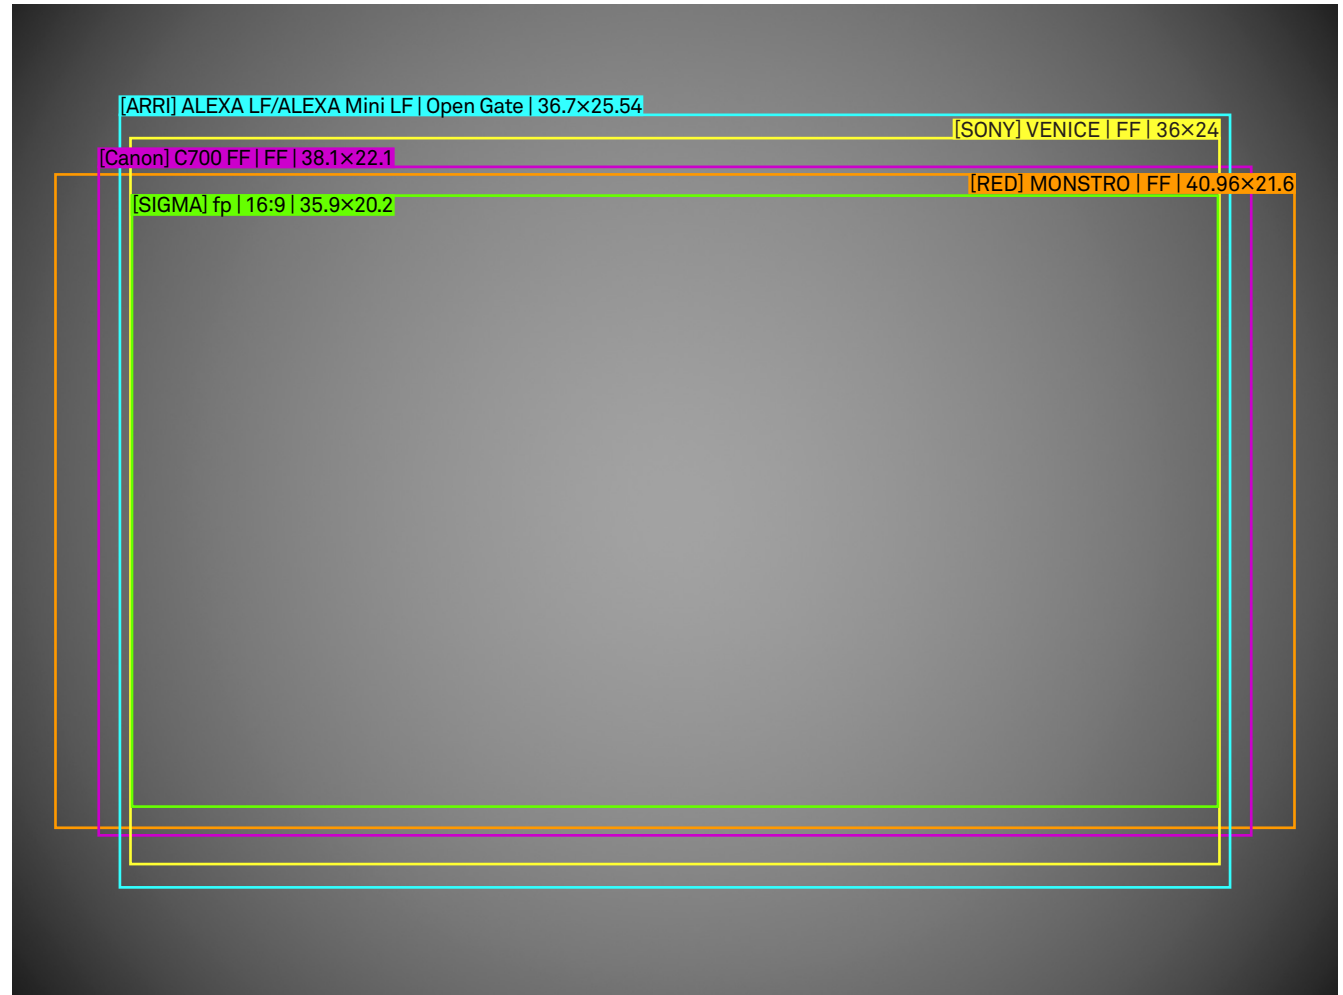

### Setting

Lens	65mm T1.5 FF
Focal Length	65mm
Aperture	T1.5
Focus Distance	Infinity

/mm  
scale 4:1

### Setting

Lens	65mm T1.5 FF
Focal Length	65mm
Aperture	T4
Focus Distance	Infinity

/mm  
scale 4:1

### Setting

Lens	65mm T1.5 FF
Focal Length	65mm
Aperture	T1.5
Focus Distance	M.O.D.

/mm  
scale 4:1

### Setting

Lens	65mm T1.5 FF
Focal Length	65mm
Aperture	T4
Focus Distance	M.O.D.

/mm  
scale 4:1