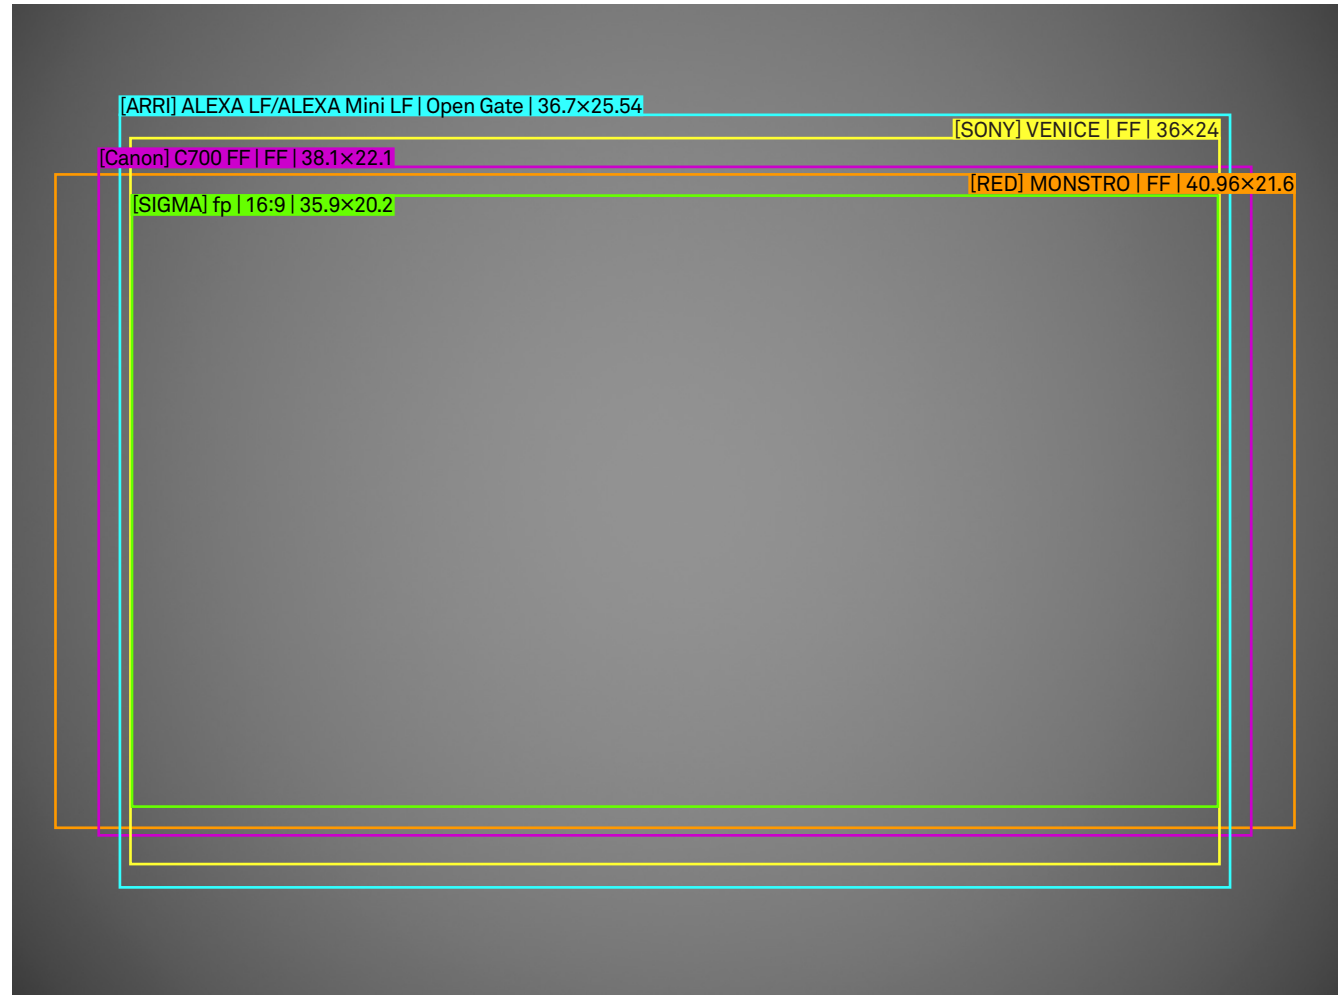

### Setting

Lens	65mm T1.5 FF
Focal Length	65mm
Aperture	T4
Focus Distance	Infinity

/mm  
scale 4:1

### Setting

Lens	65mm T1.5 FF
Focal Length	65mm
Aperture	T1.5
Focus Distance	M.O.D.

/mm  
scale 4:1

### Setting

Lens	65mm T1.5 FF
Focal Length	65mm
Aperture	T4
Focus Distance	M.O.D.

/mm  
scale 4:1