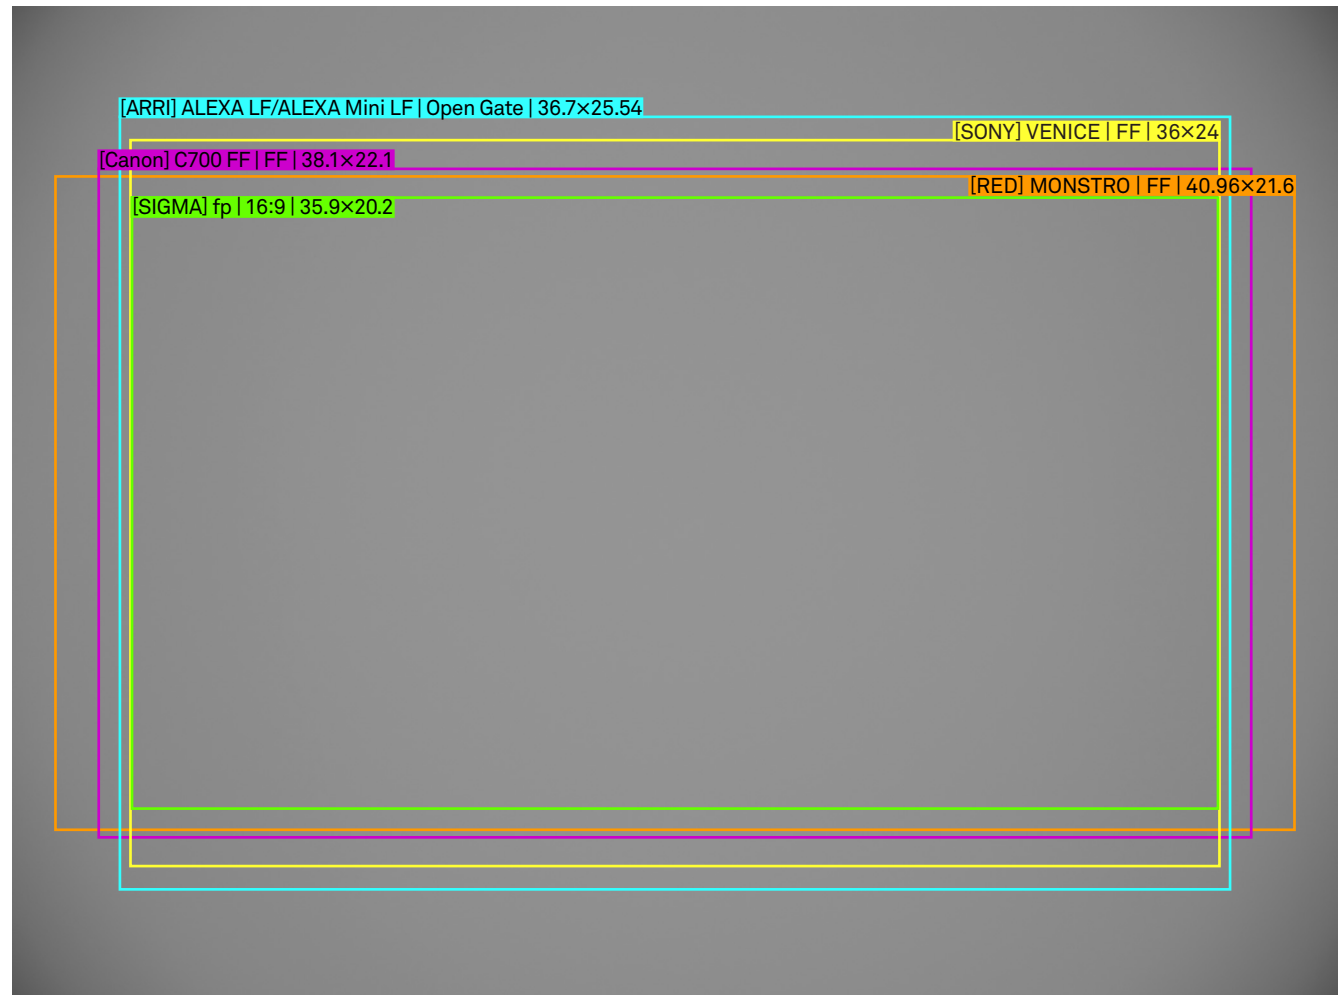

### Setting

Lens	65mm T1.5 FF
Focal Length	65mm
Aperture	T1.5
Focus Distance	Infinity

/mm  
scale 4:1

### Setting

Lens	65mm T1.5 FF
Focal Length	65mm
Aperture	T4
Focus Distance	Infinity

/mm  
scale 4:1

### Setting

Lens	65mm T1.5 FF
Focal Length	65mm
Aperture	T1.5
Focus Distance	M.O.D.

/mm  
scale 4:1

### Setting

Lens	65mm T1.5 FF
Focal Length	65mm
Aperture	T4
Focus Distance	M.O.D.

/mm  
scale 4:1