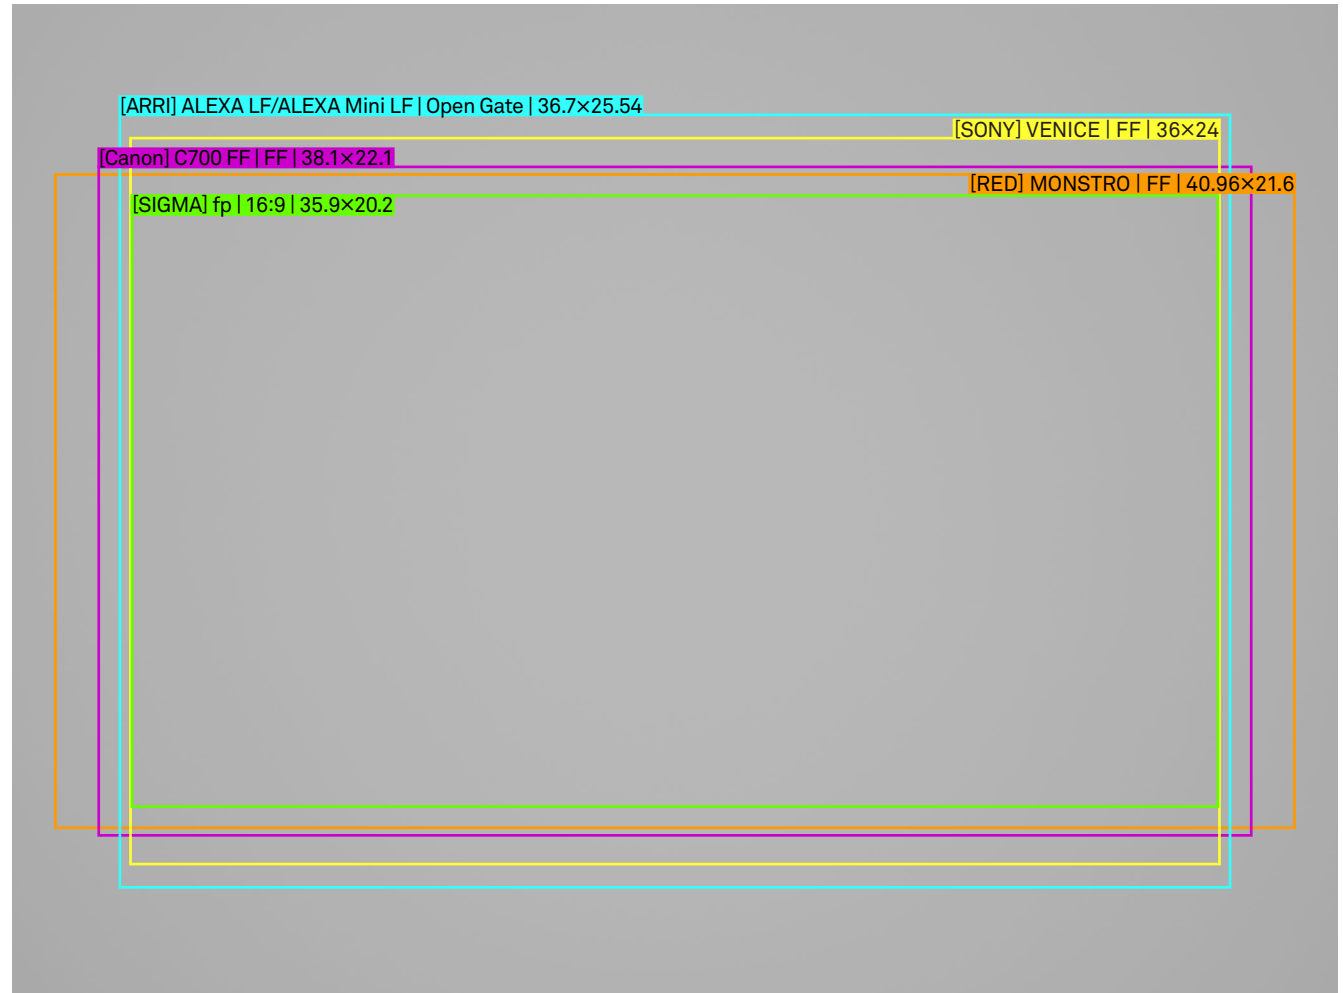

### Setting

Lens	65mm T1.5 FF
Focal Length	65mm
Aperture	T4
Focus Distance	Infinity

/mm  
scale 4:1

### Setting

Lens	65mm T1.5 FF
Focal Length	65mm
Aperture	T1.5
Focus Distance	M.O.D.

/mm  
scale 4:1

# SIGMA

### Setting

Lens	65mm T1.5 FF
Focal Length	65mm
Aperture	T4
Focus Distance	M.O.D.

/mm  
scale 4:1