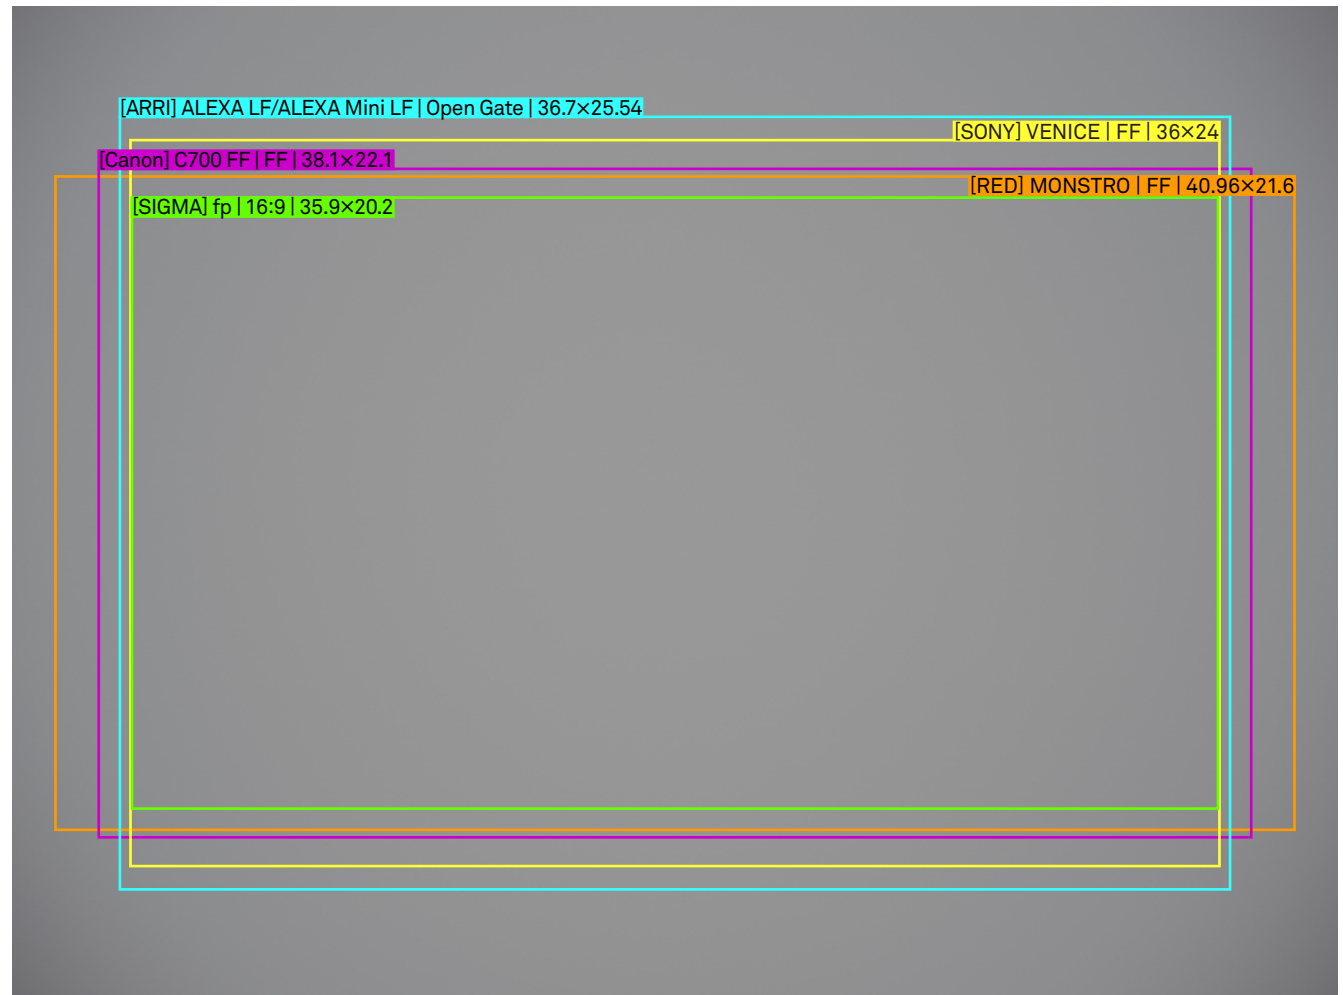

### Setting

Lens	85mm T1.5 FF
Focal Length	85mm
Aperture	T1.5
Focus Distance	Infinity

/mm  
scale 4:1

### Setting

Lens	85mm T1.5 FF
Focal Length	85mm
Aperture	T4
Focus Distance	Infinity

/mm  
scale 4:1

### Setting

Lens	85mm T1.5 FF
Focal Length	85mm
Aperture	T4
Focus Distance	M.O.D.

/mm  
scale 4:1