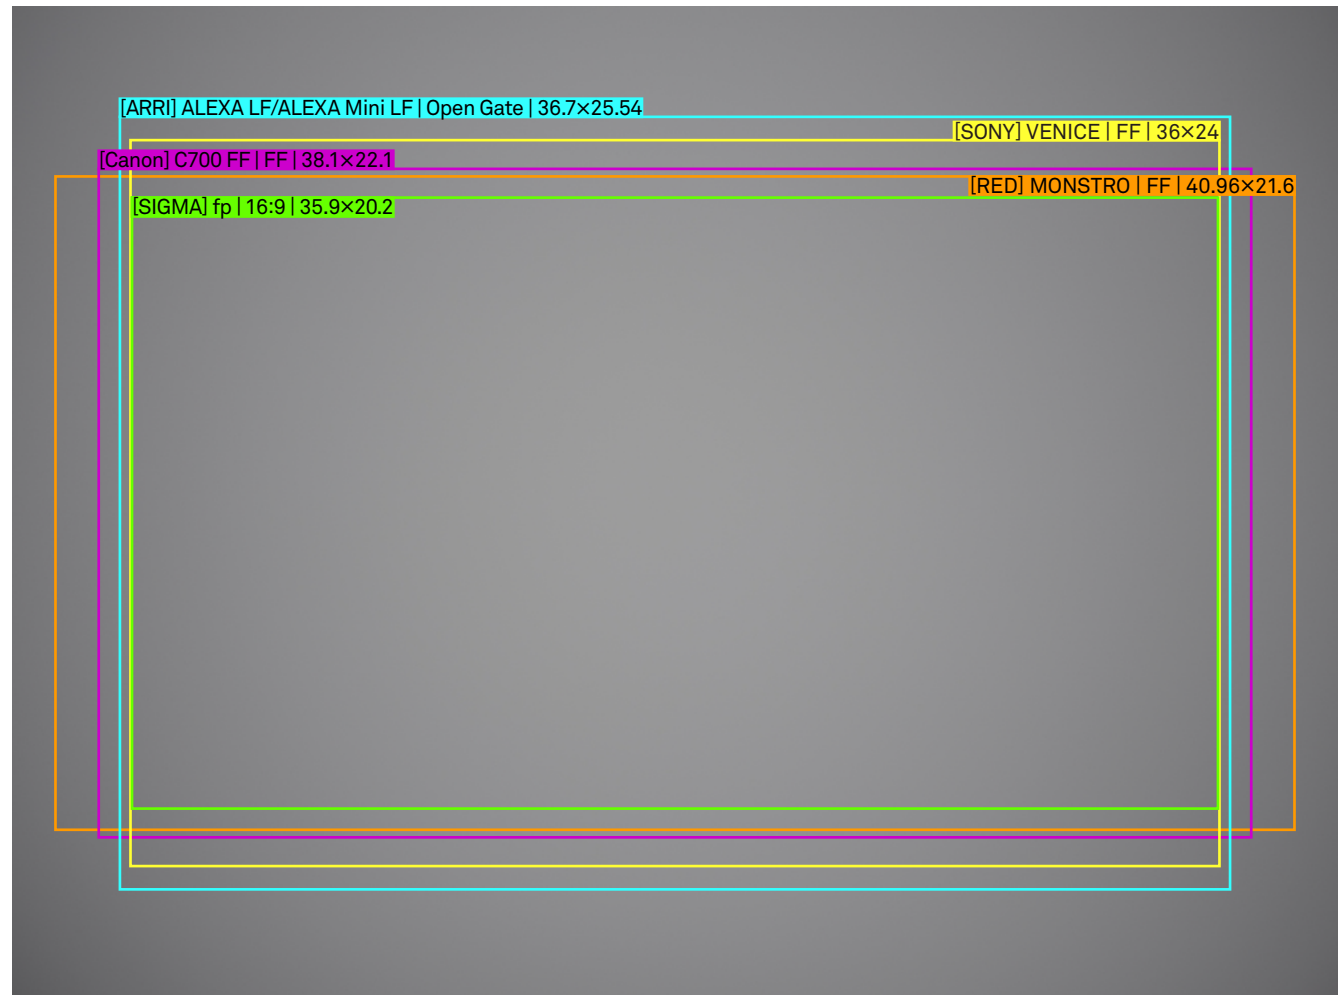

### Setting

Lens	85mm T1.5 FF
Focal Length	85mm
Aperture	T4
Focus Distance	Infinity

/mm  
scale 4:1

### Setting

Lens	85mm T1.5 FF
Focal Length	85mm
Aperture	T1.5
Focus Distance	M.O.D.

/mm  
scale 4:1