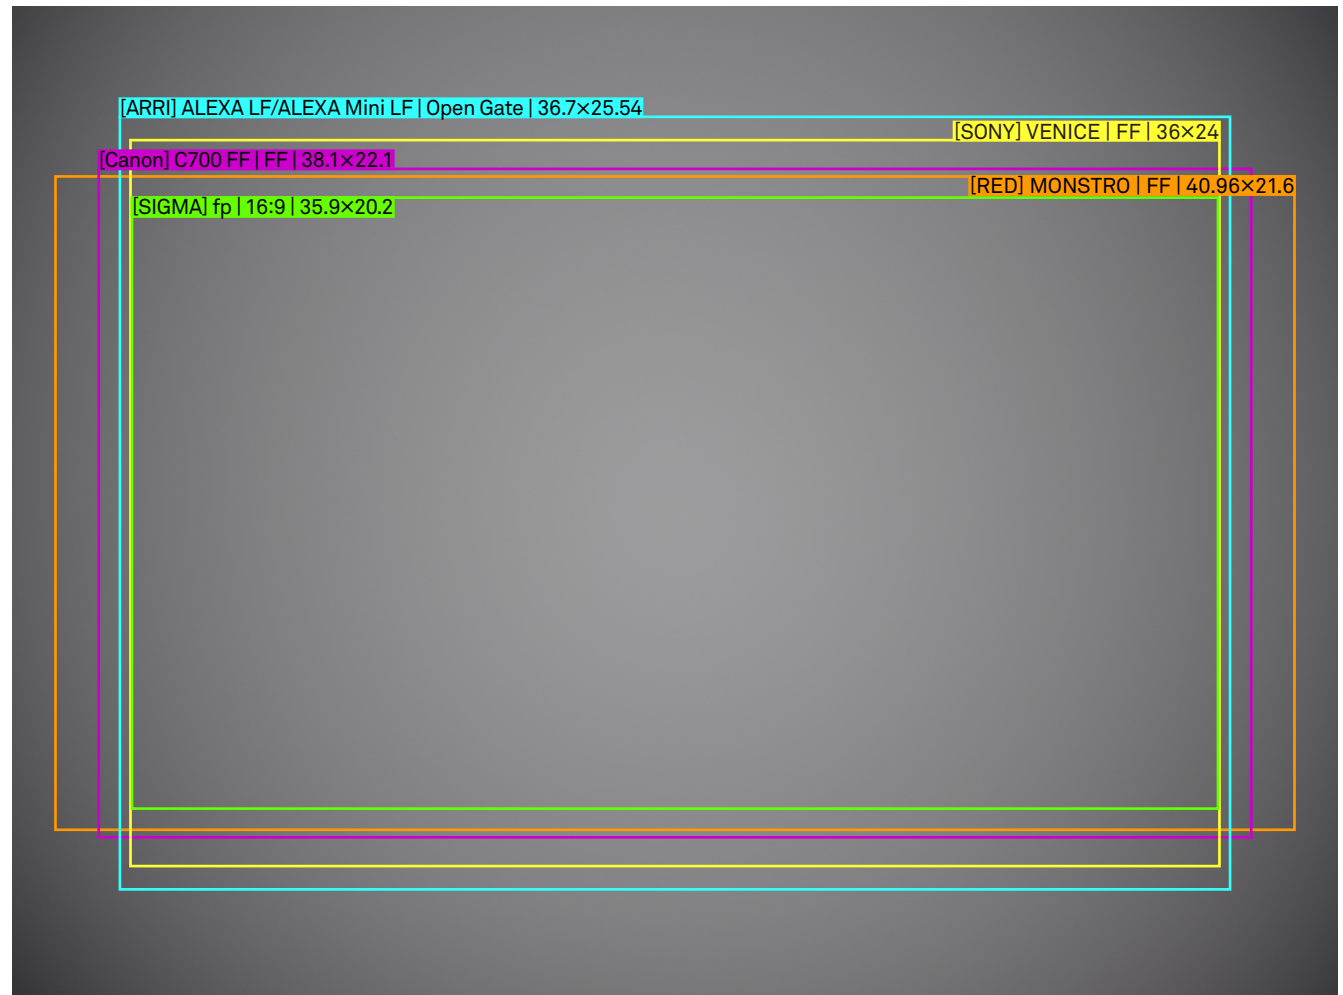

### Setting

Lens	85mm T1.5 FF
Focal Length	85mm
Aperture	T1.5
Focus Distance	Infinity

/mm  
scale 4:1

### Setting

Lens	85mm T1.5 FF
Focal Length	85mm
Aperture	T4
Focus Distance	Infinity

/mm  
scale 4:1

### Setting

Lens	85mm T1.5 FF
Focal Length	85mm
Aperture	T1.5
Focus Distance	M.O.D.

/mm  
scale 4:1

### Setting

Lens	85mm T1.5 FF
Focal Length	85mm
Aperture	T4
Focus Distance	M.O.D.

/mm  
scale 4:1