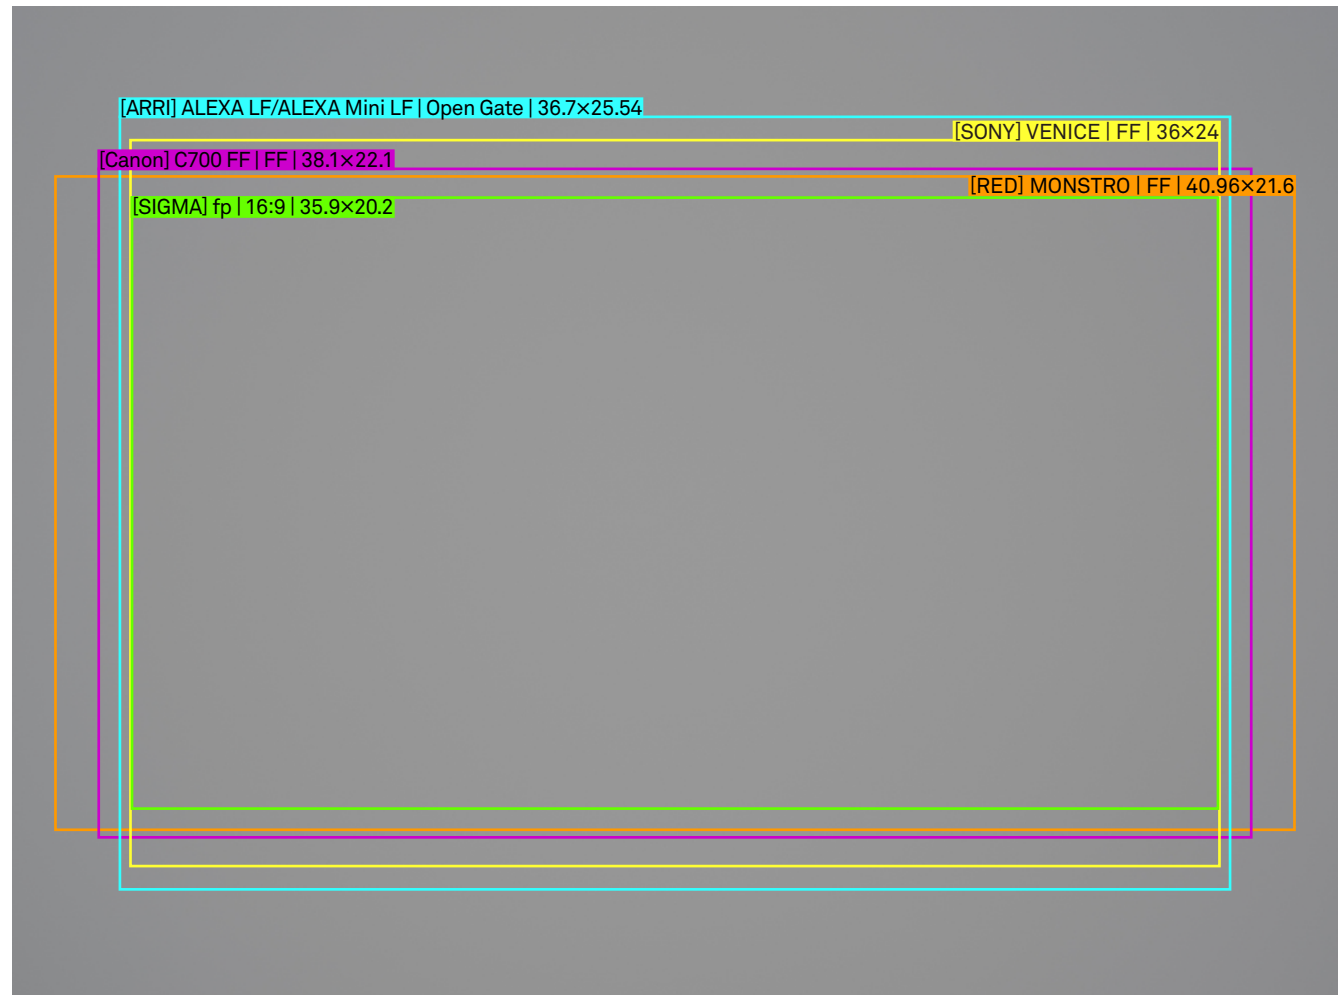

### Setting

Lens	85mm T1.5 FF
Focal Length	85mm
Aperture	T1.5
Focus Distance	M.O.D.

/mm  
scale 4:1

### Setting

Lens	85mm T1.5 FF
Focal Length	85mm
Aperture	T4
Focus Distance	M.O.D.

/mm  
scale 4:1