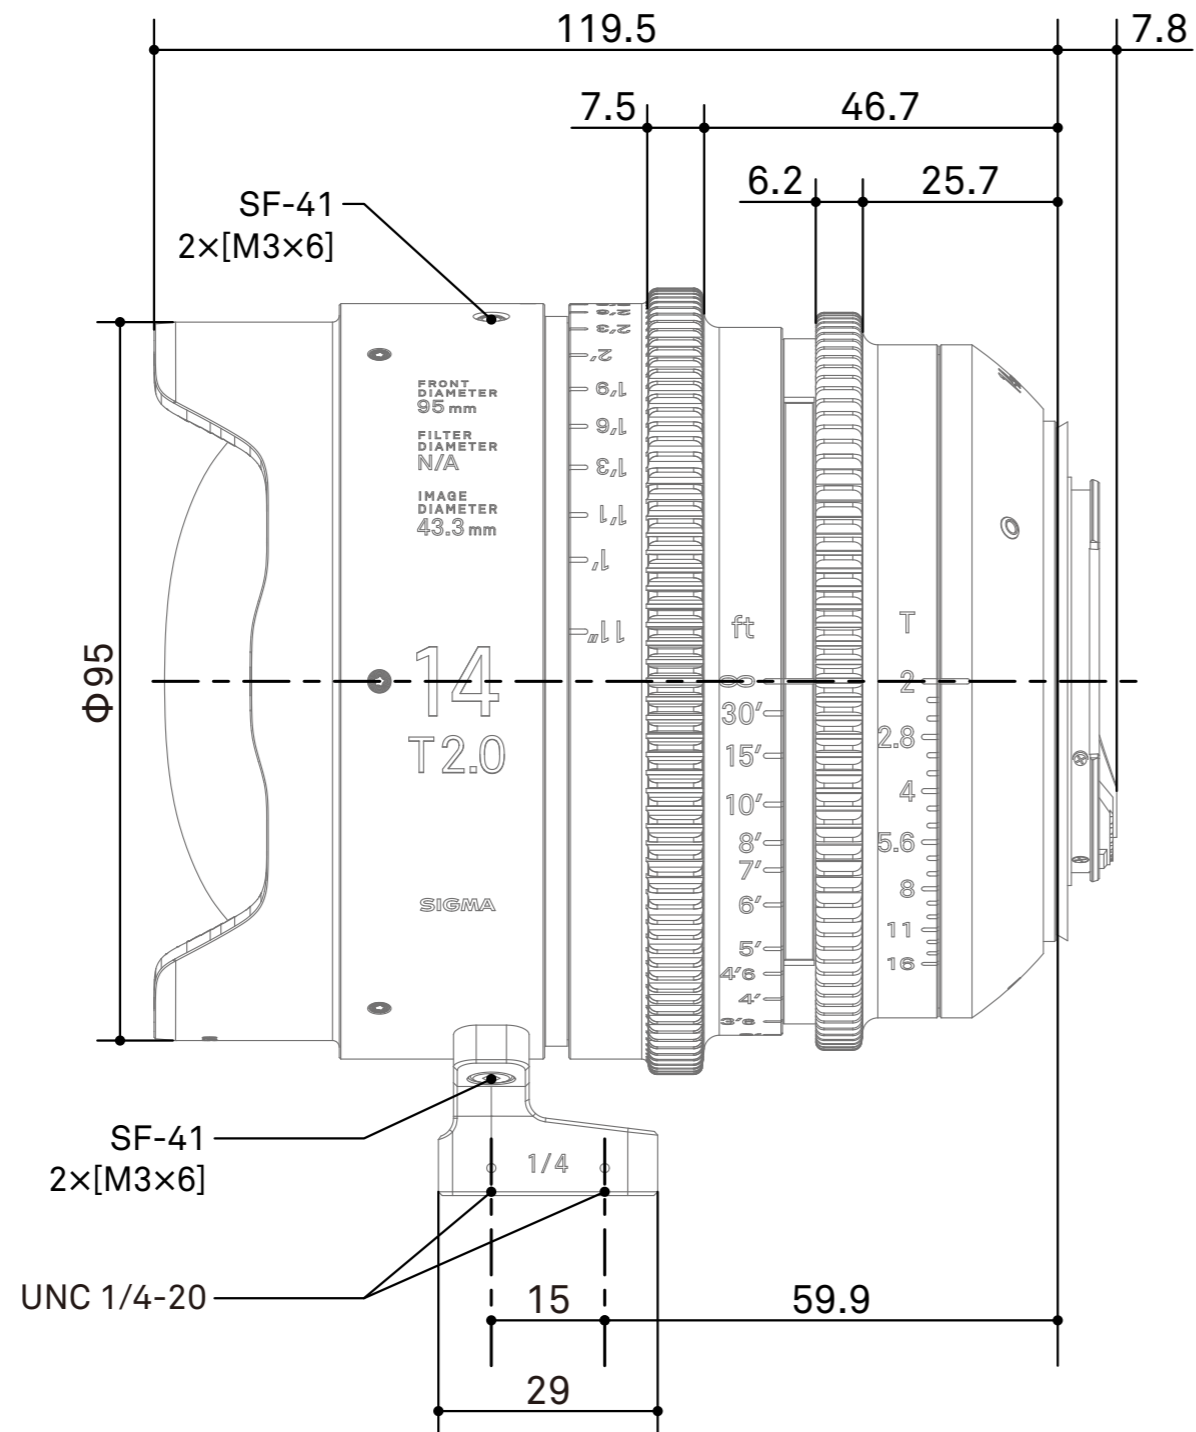

SIGMA

SIGMA 14mm T2 FF Dimensions EF Mount

Spur gear specifications

	Focus drive gear	Iris drive gear
Number of teeth	128	120
Module	0.8	0.8
P.C.D	102.4mm	96mm
Angular rotation	180°	60°

/mm
scale 1:1

SIGMA

SIGMA 14mm T2 FF Dimensions E Mount

Spur gear specifications

	Focus drive gear	Iris drive gear
Number of teeth	128	120
Module	0.8	0.8
P.C.D	102.4mm	96mm
Angular rotation	180°	60°

/mm
scale 1:1

SIGMA

SIGMA 14mm T2 FF Dimensions PL Mount

Spur gear specifications

	Focus drive gear	Iris drive gear
Number of teeth	128	120
Module	0.8	0.8
P.C.D	102.4mm	96mm
Angular rotation	180°	60°

/mm
scale 1:1