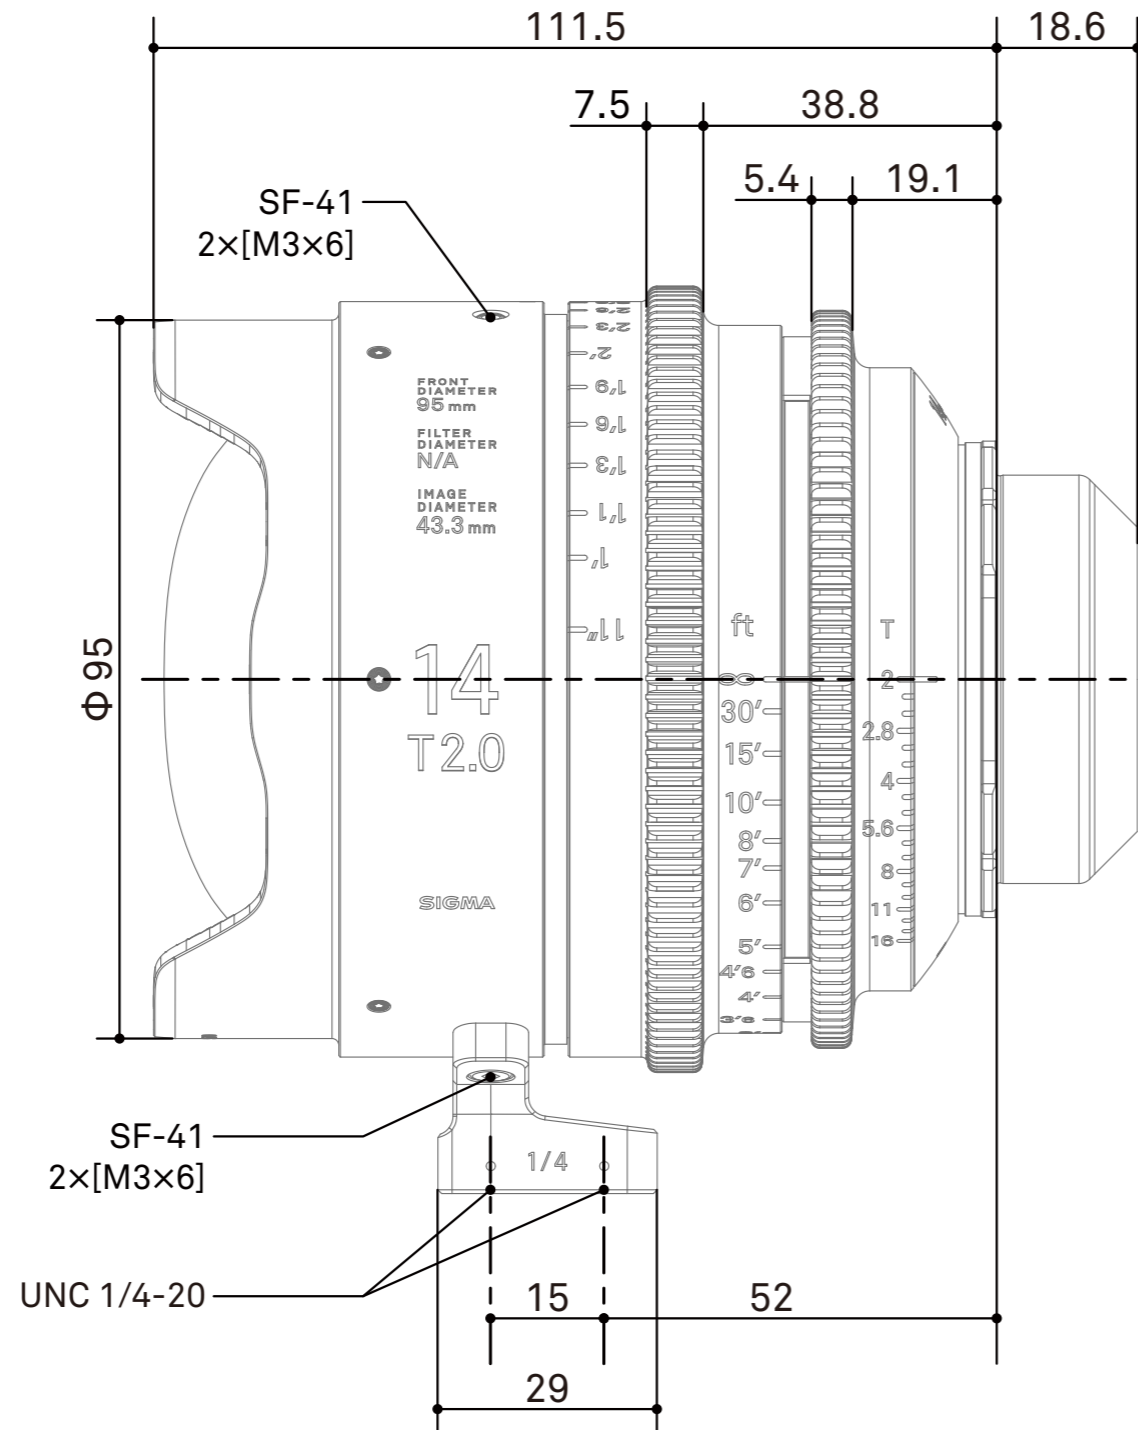

SIGMA

SIGMA 14mm T2 FF Dimensions EF Mount

Spur gear specifications

	Focus drive gear	Iris drive gear
Number of teeth	128	120
Module	0.8	0.8
P.C.D	102.4mm	96mm
Angular rotation	180°	60°

/mm
scale 1:1

SIGMA

SIGMA 14mm T2 FF Dimensions E Mount

Spur gear specifications

	Focus drive gear	Iris drive gear
Number of teeth	128	120
Module	0.8	0.8
P.C.D	102.4mm	96mm
Angular rotation	180°	60°

/mm
scale 1:1

SIGMA

SIGMA 14mm T2 FF Dimensions PL Mount

Spur gear specifications

	Focus drive gear	Iris drive gear
Number of teeth	128	120
Module	0.8	0.8
P.C.D	102.4mm	96mm
Angular rotation	180°	60°

/mm
scale 1:1