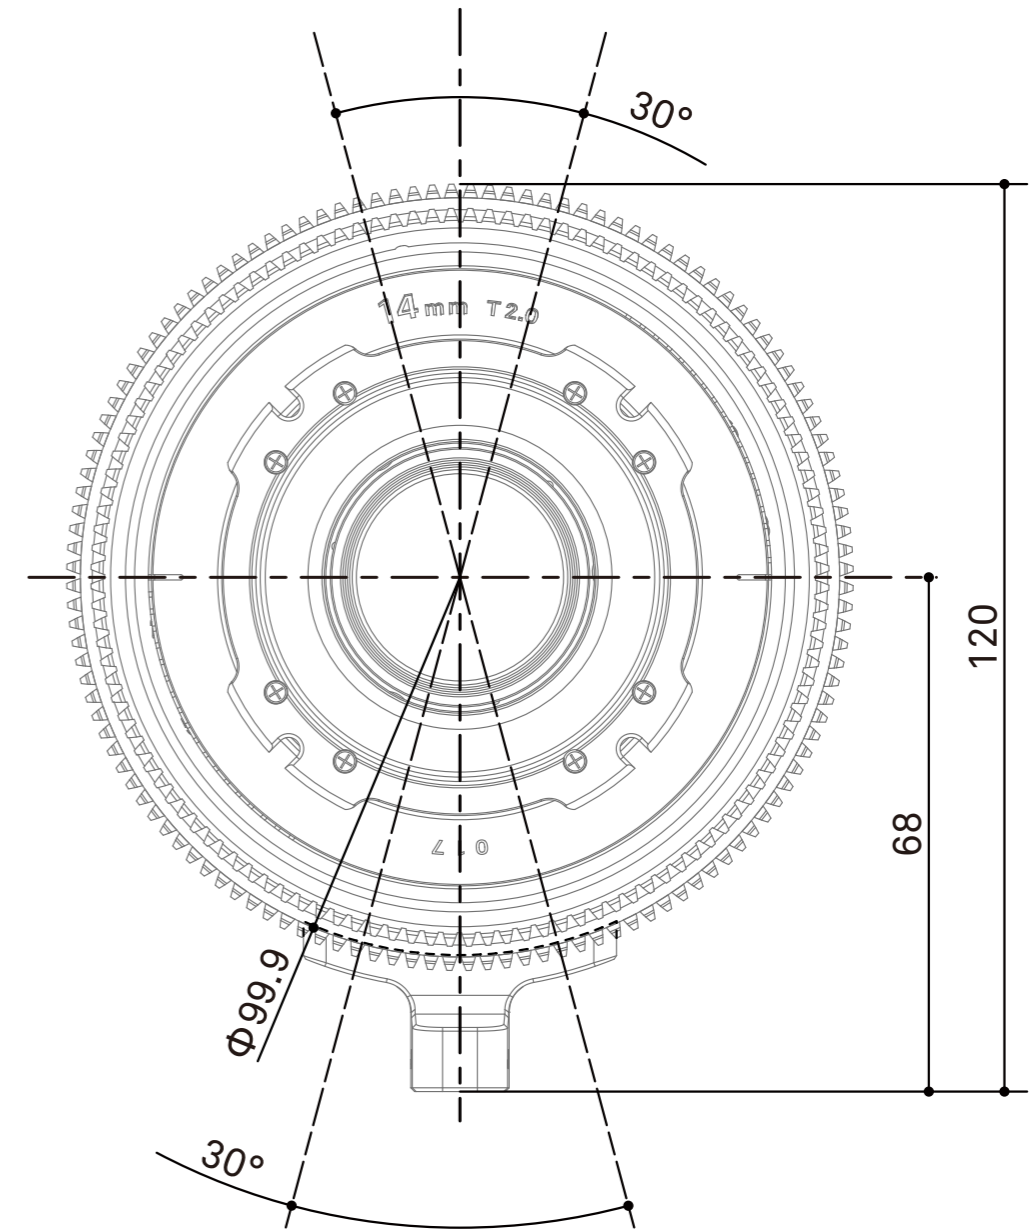

SIGMA

SIGMA 14mm T2 FF Dimensions EF Mount

Spur gear specifications

	Focus drive gear	Iris drive gear
Number of teeth	128	120
Module	0.8	0.8
P.C.D	102.4mm	96mm
Angular rotation	180°	60°

/mm
scale 1:1

SIGMA

SIGMA 14mm T2 FF Dimensions E Mount

Spur gear specifications

	Focus drive gear	Iris drive gear
Number of teeth	128	120
Module	0.8	0.8
P.C.D	102.4mm	96mm
Angular rotation	180°	60°

/mm
scale 1:1

SIGMA

SIGMA 14mm T2 FF Dimensions PL Mount

Spur gear specifications

	Focus drive gear	Iris drive gear
Number of teeth	128	120
Module	0.8	0.8
P.C.D	102.4mm	96mm
Angular rotation	180°	60°

/mm
scale 1:1