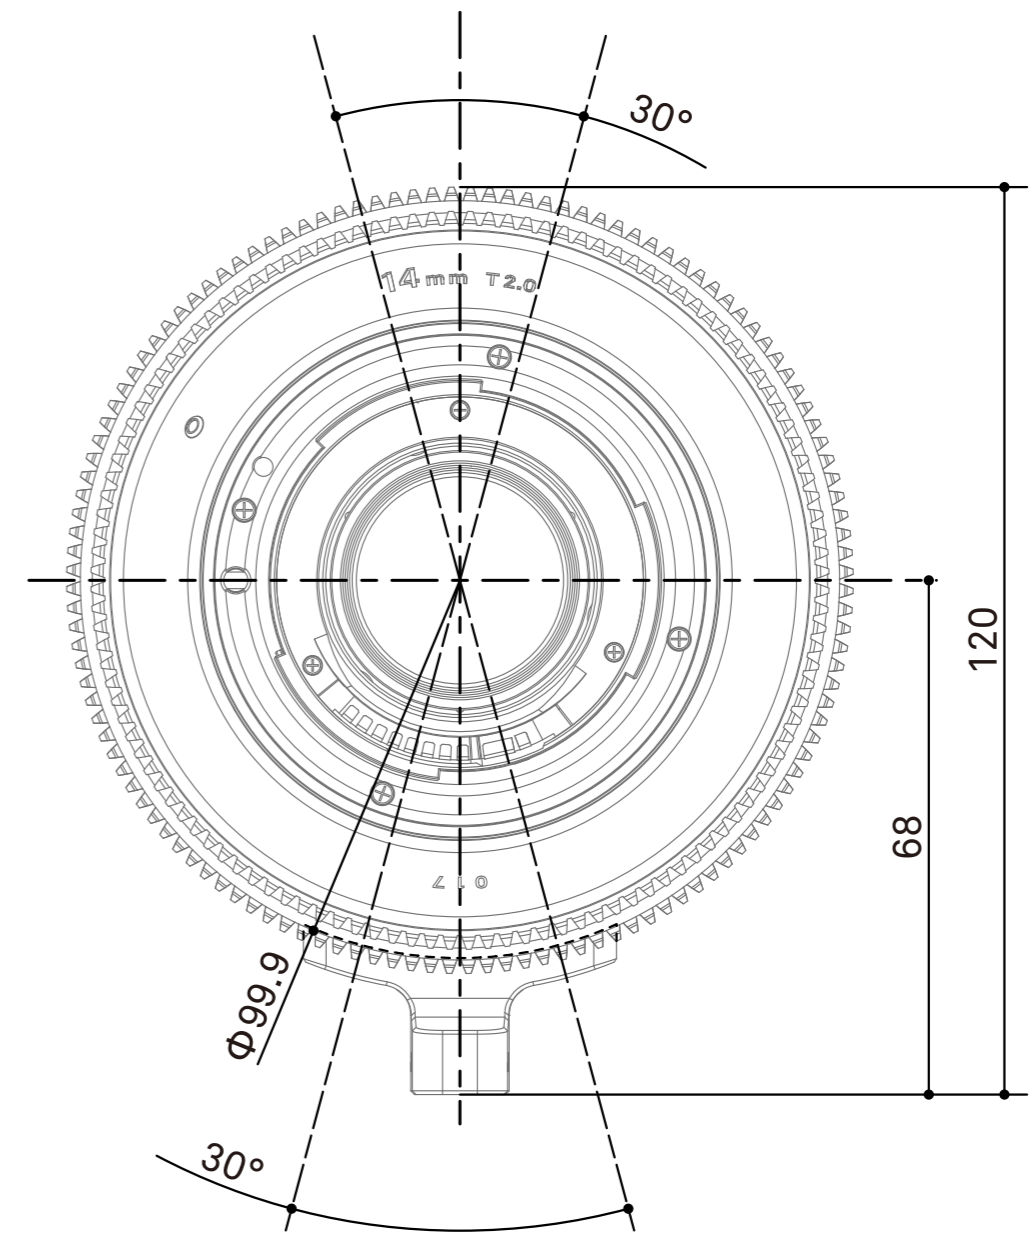

SIGMA

SIGMA 14mm T2 FF Dimensions EF Mount

Spur gear specifications

	Focus drive gear	Iris drive gear
Number of teeth	128	120
Module	0.8	0.8
P.C.D	102.4mm	96mm
Angular rotation	180°	60°

/mm
scale 1:1

SIGMA

SIGMA 14mm T2 FF Dimensions E Mount

Spur gear specifications

	Focus drive gear	Iris drive gear
Number of teeth	128	120
Module	0.8	0.8
P.C.D	102.4mm	96mm
Angular rotation	180°	60°

/mm
scale 1:1

SIGMA

SIGMA 14mm T2 FF Dimensions PL Mount

Spur gear specifications

	Focus drive gear	Iris drive gear
Number of teeth	128	120
Module	0.8	0.8
P.C.D	102.4mm	96mm
Angular rotation	180°	60°

/mm
scale 1:1