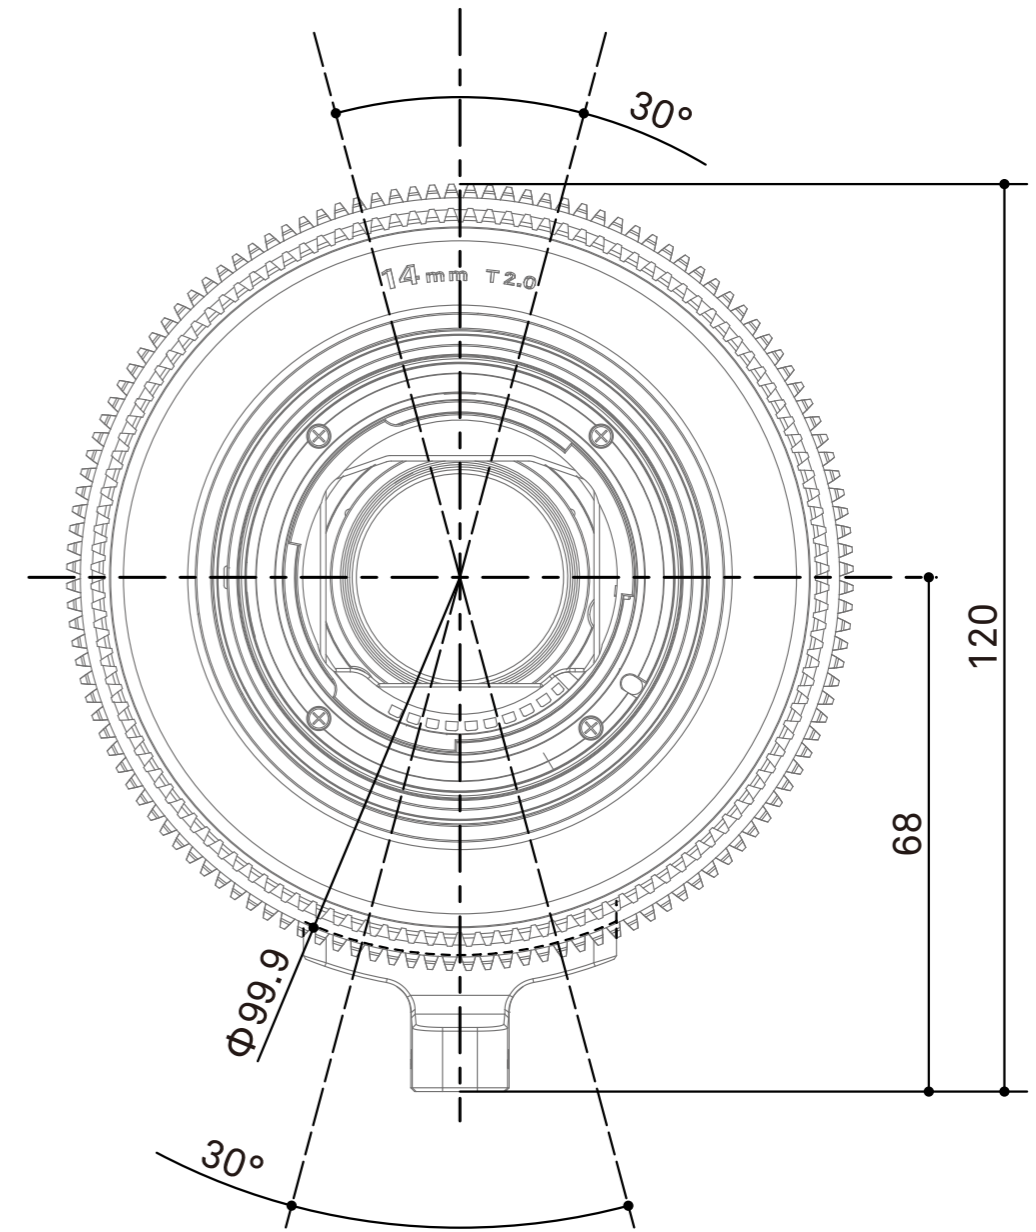

SIGMA

SIGMA 14mm T2 FF Dimensions EF Mount

Spur gear specifications

	Focus drive gear	Iris drive gear
Number of teeth	128	120
Module	0.8	0.8
P.C.D	102.4mm	96mm
Angular rotation	180°	60°

/mm
scale 1:1

SIGMA

SIGMA 14mm T2 FF Dimensions E Mount

Spur gear specifications

	Focus drive gear	Iris drive gear
Number of teeth	128	120
Module	0.8	0.8
P.C.D	102.4mm	96mm
Angular rotation	180°	60°

/mm
scale 1:1

SIGMA

SIGMA 14mm T2 FF Dimensions PL Mount

Spur gear specifications

	Focus drive gear	Iris drive gear
Number of teeth	128	120
Module	0.8	0.8
P.C.D	102.4mm	96mm
Angular rotation	180°	60°

/mm
scale 1:1