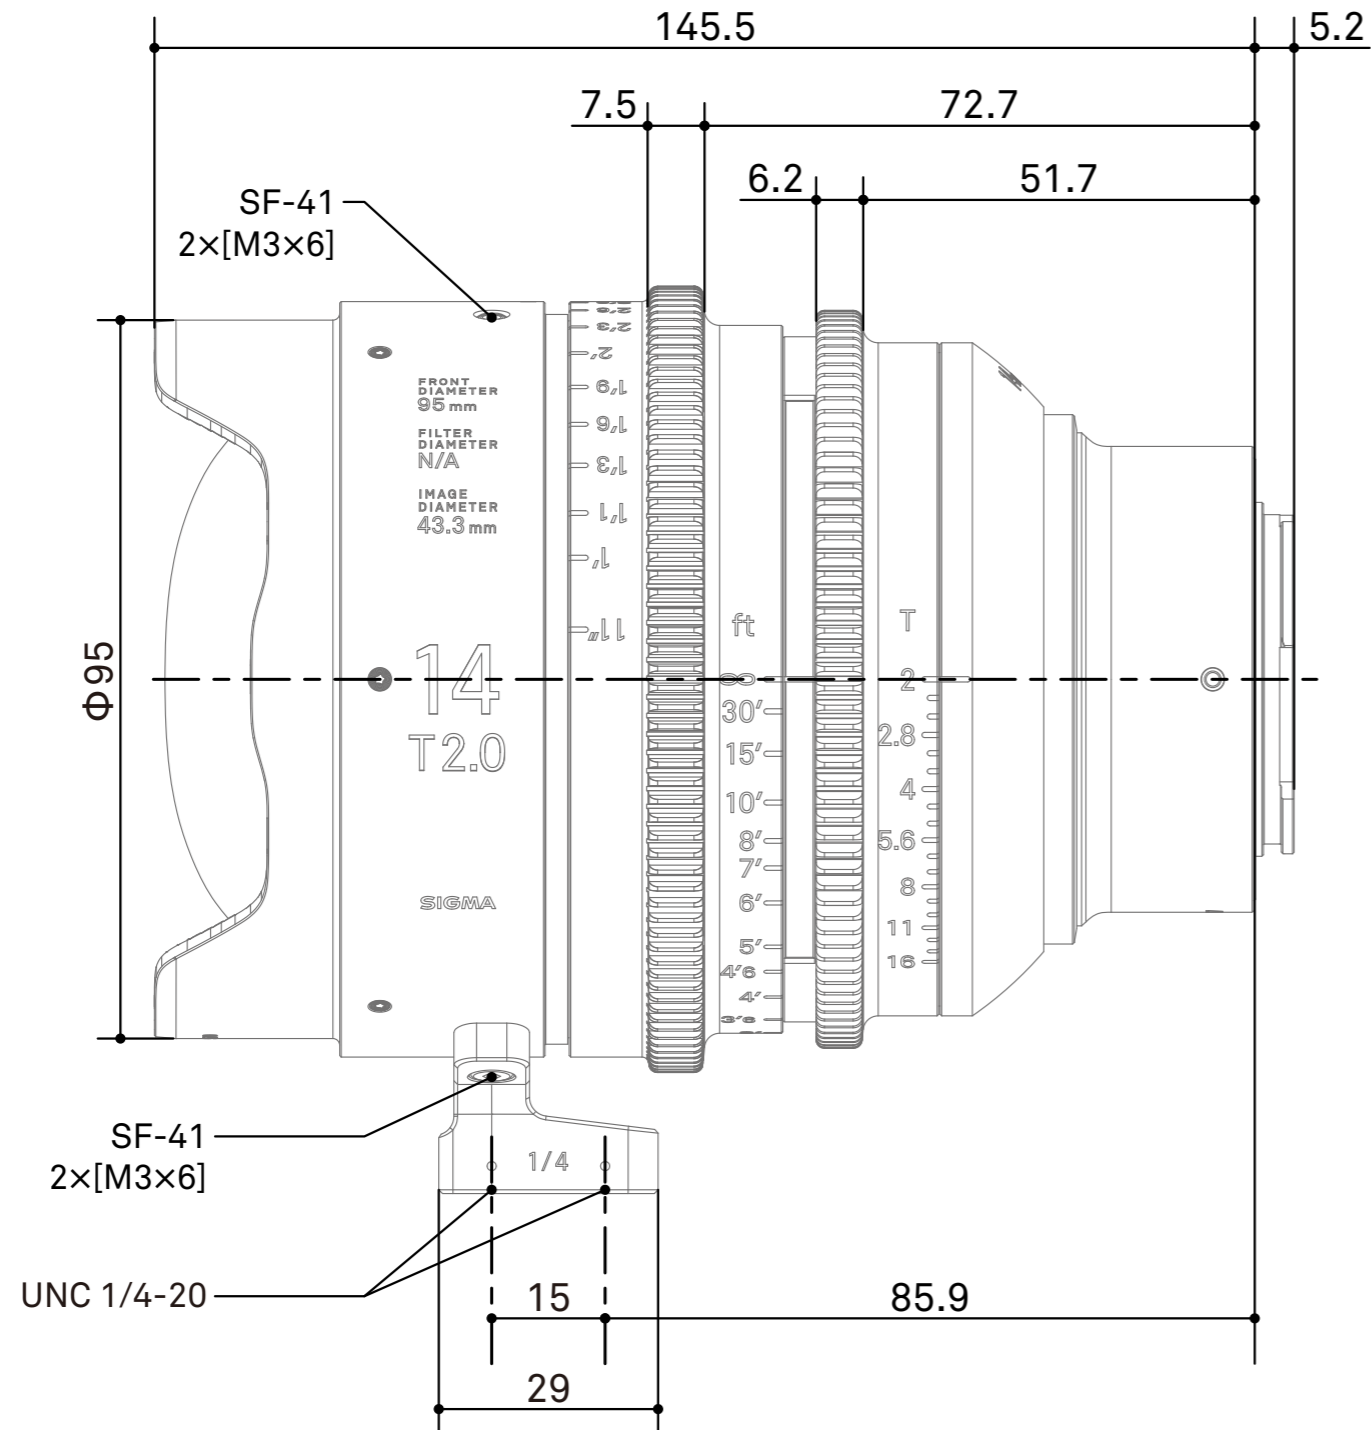

SIGMA

SIGMA 14mm T2 FF Dimensions EF Mount

Spur gear specifications

	Focus drive gear	Iris drive gear
Number of teeth	128	120
Module	0.8	0.8
P.C.D	102.4mm	96mm
Angular rotation	180°	60°

/mm
scale 1:1

SIGMA

SIGMA 14mm T2 FF Dimensions E Mount

Spur gear specifications

	Focus drive gear	Iris drive gear
Number of teeth	128	120
Module	0.8	0.8
P.C.D	102.4mm	96mm
Angular rotation	180°	60°

/mm
scale 1:1

SIGMA

SIGMA 14mm T2 FF Dimensions PL Mount

Spur gear specifications

	Focus drive gear	Iris drive gear
Number of teeth	128	120
Module	0.8	0.8
P.C.D	102.4mm	96mm
Angular rotation	180°	60°

/mm
scale 1:1